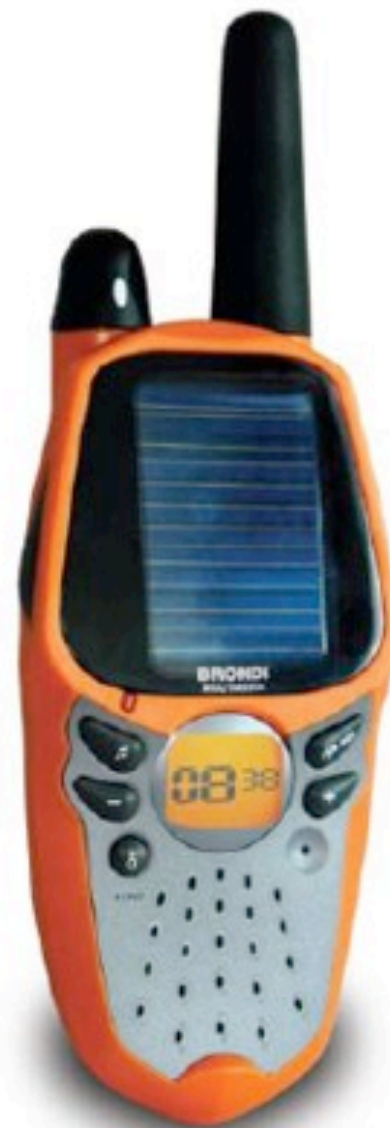

RECHARGER
SOLAR

LONG RANGE WALKIE TALKIE

FX-600 SUN

Super PMR with full features and full accessories

PROFESSIONAL LONG TALK TIME

SOLAR POWERED
1 hr solar charging
= 2 hr standard use

360 ROTATABLE BELT CLIP

FEATURES

7 km

SPECIFICATIONS PMR 446

- UP TO 7 KM (in open field)
- 8 channels
- 38 codes per channel

UE Usable in 26 EU countries

GIFT BOX CONTENT

EXTRA

- Solar energy for recharging
- Monitor function
- Low Emission
- VOX hands-free (optional)
- LCD Backlit display
- Nuisance Prevention
- Auto Scan / Auto Squelch
- 10 Call Tones / Keypad Tones